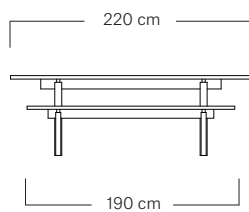

Cushions

Product	Length	Thickness	Width	Textile	Leather
DS101-SC-1900	190 cm	40 mm	37 cm	537 EUR	738 EUR
DS101-SC-2200	220 cm	40 mm	37 cm	604 EUR	805 EUR
DS101-SC-2500	250 cm	40 mm	37 cm	670 EUR	873 EUR