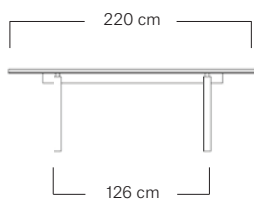

The tables are available in two different lengths. Choose between Douglas Classic and Oak Classic. The tables are delivered with your choice of finish.

Product	Length	Hight	Width	Douglas Classic	Oak Classic
DS001-2200	220 cm	73 cm	90,7 cm	3,490 EUR	4,295 EUR
DS001-2700	270 cm	73 cm	90,7 cm	4,160 EUR	5,100 EUR
DS001-2800	280 cm	73 cm	90,7 cm	4,160 EUR	5,100 EUR

Product	Length	Hight	Width	Douglas Classic	Oak Classic
DS101-1900	190 cm	45 cm	40 cm	1,074 EUR	1,275 EUR
DS101-2200	220 cm	45 cm	40 cm	1,342 EUR	1,610 EUR
DS101-2500	250 cm	45 cm	40 cm	1,610 EUR	1,879 EUR