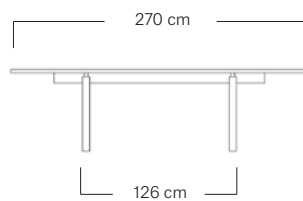

The tables are available in two different lengths. Choose between Douglas Classic and Oak Classic. The tables are delivered with your choice of finish.

Product	Length	Hight	Width	Douglas Classic	Oak Classic
DS001-2200	220 cm	73 cm	90,7 cm	3,490 EUR	4,295 EUR
DS001-2700	270 cm	73 cm	90,7 cm	4,160 EUR	5,100 EUR
DS001-2800	280 cm	73 cm	90,7 cm	4,160 EUR	5,100 EUR

Product	Length	Hight	Width	Douglas Classic	Oak Classic
DS101-1900	190 cm	45 cm	40 cm	1,074 EUR	1,275 EUR
DS101-2200	220 cm	45 cm	40 cm	1,342 EUR	1,610 EUR
DS101-2500	250 cm	45 cm	40 cm	1,610 EUR	1,879 EUR