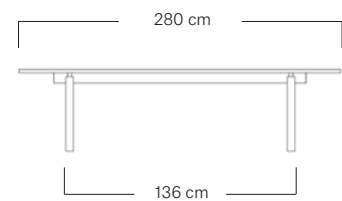

The tables are available in two different lengths. Choose between Douglas Classic and Oak Classic. The tables are delivered with your choice of finish.

Product	Length	Hight	Width	Douglas Classic	Oak Classic
DS001-2200	220 cm	73 cm	90,7 cm	3,490 EUR	4,295 EUR
DS001-2700	270 cm	73 cm	90,7 cm	4,160 EUR	5,100 EUR
DS001-2800	280 cm	73 cm	90,7 cm	4,160 EUR	5,100 EUR

Product	Length	Hight	Width	Douglas Classic	Oak Classic
DS101-1900	190 cm	45 cm	40 cm	1,074 EUR	1,275 EUR
DS101-2200	220 cm	45 cm	40 cm	1,342 EUR	1,610 EUR
DS101-2500	250 cm	45 cm	40 cm	1,610 EUR	1,879 EUR

Furniture planks for stands

Oak

Product	Length	Width	Thickness	Oak Classic
DS410-350-1500	150 cm	35 cm	27 mm	587 EUR
DS410-350-2000	200 cm	35 cm	27 mm	755 EUR
DS410-350-2500	250 cm	35 cm	27 mm	889 EUR
DS410-350-3000	300 cm	35 cm	27 mm	1,057 EUR