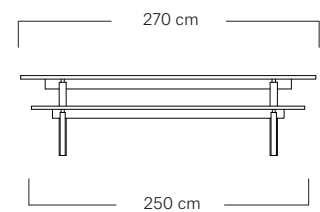

The tables are available in two different lengths. Choose between Douglas Classic and Oak Classic. The tables are delivered with your choice of finish.

Product	Length	Hight	Width	Douglas Classic	Oak Classic
DS001-2200	220 cm	73 cm	90,7 cm	3,490 EUR	4,295 EUR
DS001-2700	270 cm	73 cm	90,7 cm	4,160 EUR	5,100 EUR
DS001-2800	280 cm	73 cm	90,7 cm	4,160 EUR	5,100 EUR

Product	Length	Hight	Width	Douglas Classic	Oak Classic
DS101-1900	190 cm	45 cm	40 cm	1,074 EUR	1,275 EUR
DS101-2200	220 cm	45 cm	40 cm	1,342 EUR	1,610 EUR
DS101-2500	250 cm	45 cm	40 cm	1,610 EUR	1,879 EUR

Cushions

Product	Length	Thickness	Width	Textile	Leather
DS101-SC-1900	190 cm	40 mm	37 cm	537 EUR	738 EUR
DS101-SC-2200	220 cm	40 mm	37 cm	604 EUR	805 EUR
DS101-SC-2500	250 cm	40 mm	37 cm	670 EUR	873 EUR