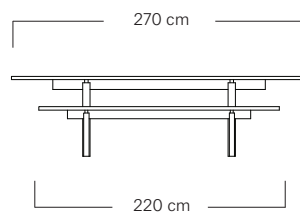

Benches

The benches are available in three different lengths. Choose between Douglas Classic and Oak Classic. The length of the benches is designed to match the tables.

The tables are delivered in your choice of finish. Optional cushion can be ordered with fabric or leather upholstery.

Product	Length	Hight	Width	Douglas Classic	Oak Classic
DS101-1900	190 cm	45 cm	40 cm	1,074 EUR	1,275 EUR
DS101-2200	220 cm	45 cm	40 cm	1,342 EUR	1,610 EUR
DS101-2500	250 cm	45 cm	40 cm	1,610 EUR	1,879 EUR

Cushions

Product	Length	Thickness	Width	Textile	Leather
DS101-SC-1900	190 cm	40 mm	37 cm	537 EUR	738 EUR
DS101-SC-2200	220 cm	40 mm	37 cm	604 EUR	805 EUR
DS101-SC-2500	250 cm	40 mm	37 cm	670 EUR	873 EUR