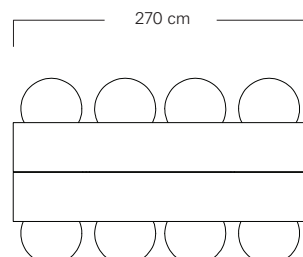

The tables are available in two different lengths. Choose between Douglas Classic and Oak Classic. The tables are delivered with your choice of finish.

Product	Length	Hight	Width	Douglas Classic	Oak Classic
DS001-2200	220 cm	73 cm	90,7 cm	3,490 EUR	4,295 EUR
DS001-2700	270 cm	73 cm	90,7 cm	4,160 EUR	5,100 EUR
DS001-2800	280 cm	73 cm	90,7 cm	4,160 EUR	5,100 EUR

Product	Length	Hight	Width	Douglas Classic	Oak Classic
DS101-1900	190 cm	45 cm	40 cm	1,074 EUR	1,275 EUR
DS101-2200	220 cm	45 cm	40 cm	1,342 EUR	1,610 EUR
DS101-2500	250 cm	45 cm	40 cm	1,610 EUR	1,879 EUR