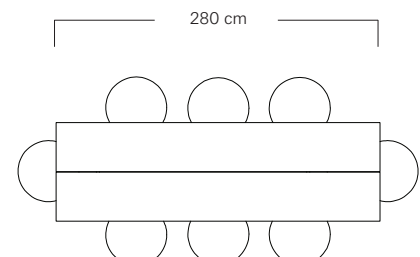

The tables are available in two different lengths. Choose between Douglas Classic and Oak Classic. The tables are delivered with your choice of finish.

Product	Length	Hight	Width	Douglas Classic	Oak Classic
DS001-2200	220 cm	73 cm	90,7 cm	3,490 EUR	4,295 EUR
DS001-2700	270 cm	73 cm	90,7 cm	4,160 EUR	5,100 EUR
DS001-2800	280 cm	73 cm	90,7 cm	4,160 EUR	5,100 EUR

Product	Length	Hight	Width	Douglas Classic	Oak Classic
DS101-1900	190 cm	45 cm	40 cm	1,074 EUR	1,275 EUR
DS101-2200	220 cm	45 cm	40 cm	1,342 EUR	1,610 EUR
DS101-2500	250 cm	45 cm	40 cm	1,610 EUR	1,879 EUR