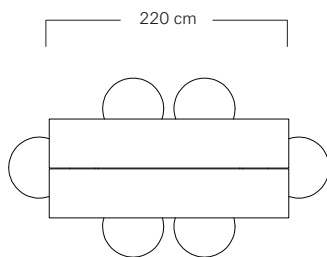

The tables are available in two different lengths. Choose between Douglas Classic and Oak Classic. The tables are delivered with your choice of finish.

Product	Length	Hight	Width	Douglas Classic	Oak Classic
DS001-2200	220 cm	73 cm	90,7 cm	3,490 EUR	4,295 EUR
DS001-2700	270 cm	73 cm	90,7 cm	4,160 EUR	5,100 EUR
DS001-2800	280 cm	73 cm	90,7 cm	4,160 EUR	5,100 EUR

Product	Length	Hight	Width	Douglas Classic	Oak Classic
DS101-1900	190 cm	45 cm	40 cm	1,074 EUR	1,275 EUR
DS101-2200	220 cm	45 cm	40 cm	1,342 EUR	1,610 EUR
DS101-2500	250 cm	45 cm	40 cm	1,610 EUR	1,879 EUR